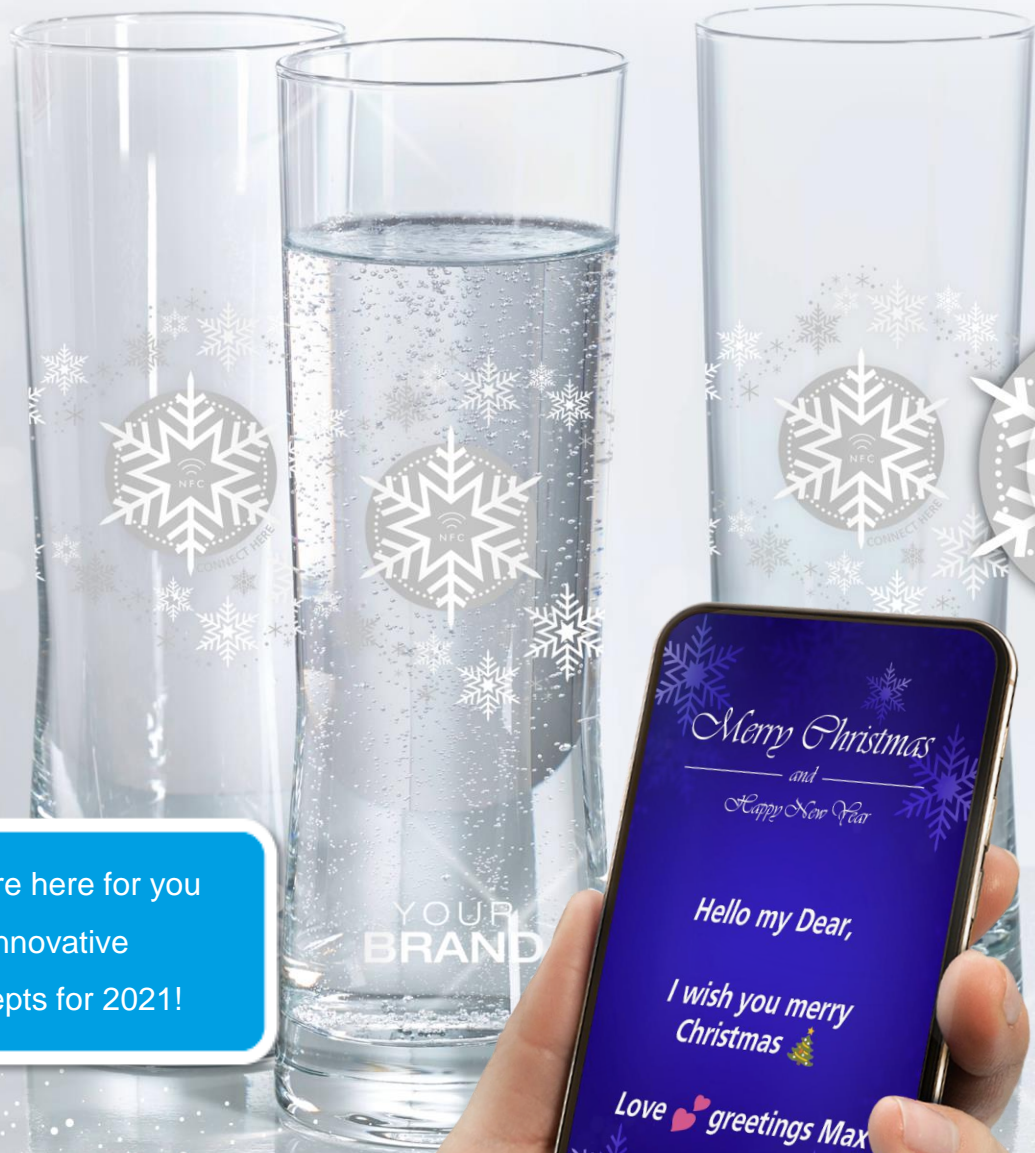

GLASSWARE INCLUDING A DIGITAL CHRISTMAS CARD

INNOVATION
RASTAL SMARTPRINT®
NFC-Chip / unique ID
Just tap to connect!

Fresh 0,25 l (calibrated)

We are here for you
with innovative
concepts for 2021!

RASTAL WISHES
MERRY CHRISTMAS,
A HEALTHY, HAPPY
AND SUCCESSFUL
NEW YEAR!