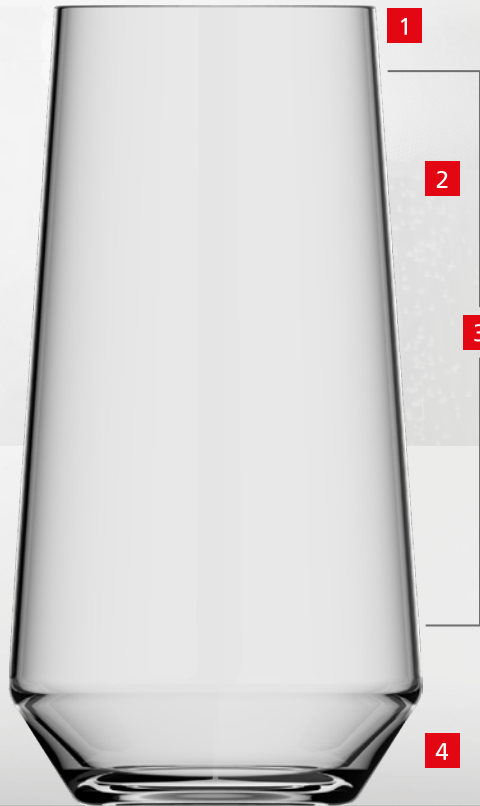

1

2

3

4

Technical Information

Capacity:	~ 45 cl
Height:	145 mm
Max. diameter:	76 mm
Units / Box:	6 pcs

- 1 Fine, thin rim.
- 2 Tapering shape / Chimney concentrates aromas.
- 3 Large Decoration area.
- 4 Ergonomic grip.

Harmony 45